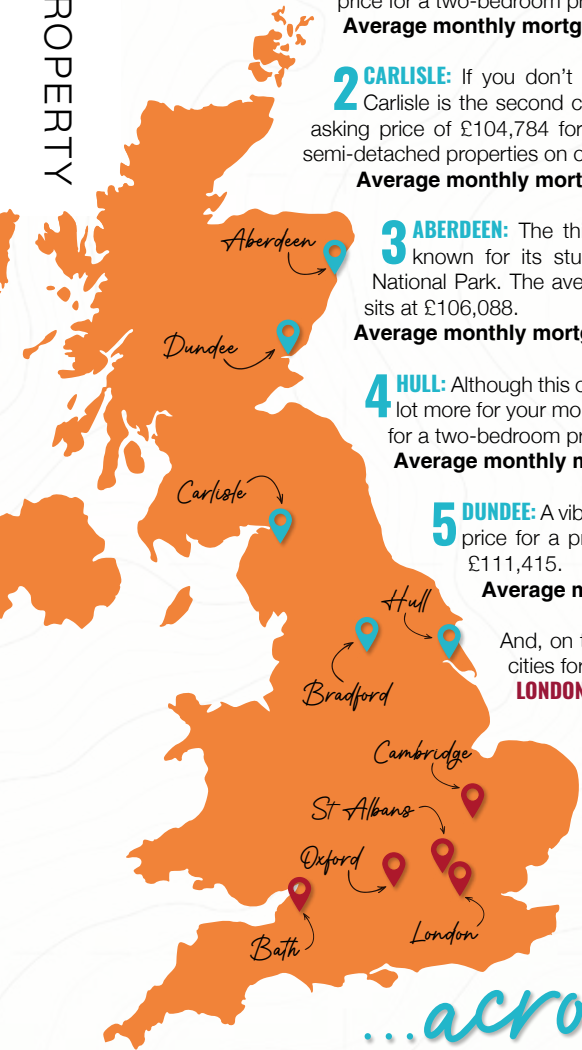

Average monthly mortgage payment: £522

3 ABERDEEN: The third most populated city in Scotland, Aberdeen is known for its stunning architecture and closeness to Cairngorms National Park. The average asking price for a two-bed property currently sits at £106,088.

Average monthly mortgage payment: £528

4 HULL: Although this city does not have the best reputation, you can get a lot more for your money if you relocate to Hull. The average asking price for a two-bedroom property currently stands at £106,939.

Average monthly mortgage payment: £532

5 DUNDEE: A vibrant, modern and affordable city, the average asking price for a property with two bedrooms or fewer in Dundee is £111,415.

Average monthly mortgage payment: £532

And, on the other end of the scale, the five most expensive cities for first-time buyers in the UK are:

LONDON • ST ALBANS • BATH • CAMBRIDGE • OXFORD

To put this all into perspective, the average house price for a first-time buyer in the UK is £245,958. This is £55,500 higher than five years ago. According to the Financial Conduct Authority, two-thirds of first-time buyer mortgages have terms that go beyond 25 years.

...across the UK

High quality video production for all types of businesses