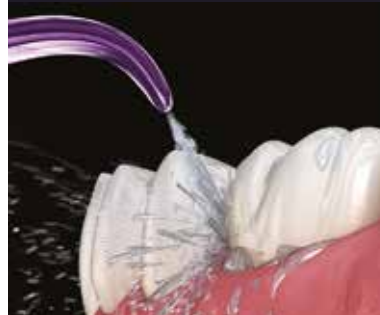

Everyone should experience the outstanding action of GBT. So, we're cutting the cost of 45-minute appointments to just £95 until 2024.

Ask our team today about booking your GBT appointment at this special introductory rate and information about our membership plans for savings on treatments.

Ask our team today to book your appointment for just £95!

Dr Vishal and the SmileHQ team are now offering an exclusive 10% discount on the procedure, which could save VISION Magazine readers up to £2,060.

■ care@smilehqs.com ■ www.smilehqs.com

☎ 01277 503 252

📍 105 High St Brentwood CM14 4RR

www.smilehqs.com